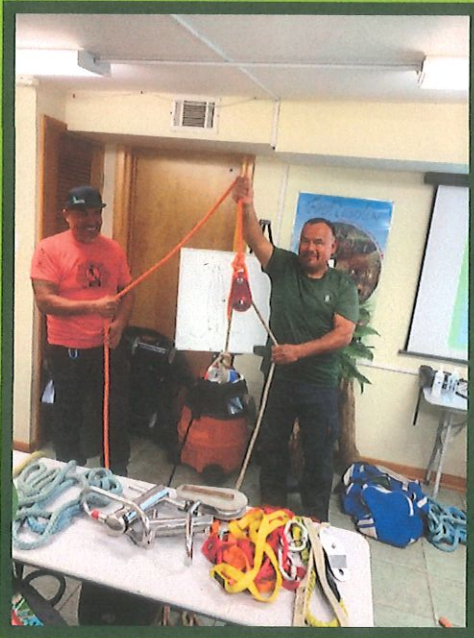

# Spanish Tree Worker Training – Climbing, Rigging & Removal

**Date:** Saturday's – June 4, June 18 and June 25th

**Training Location:** The Mulch Center  
21457 Milwaukee Ave., Deerfield, IL 60015

**Time:** 8am – 1pm